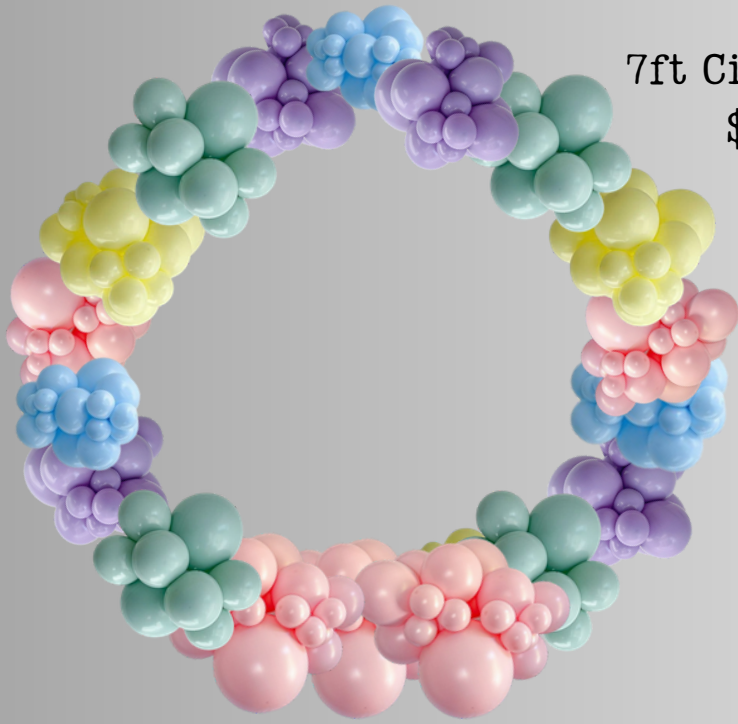

Shimmer Walls

Gold/Silver

\$100 Rental

Balloon Wall

6x6

\$350+

Custom Color Open

Arch Rental

\$100(set of 3)

Single rental available

*Prices do not include
Delivery/Setup/Breakdown Fee

7ft Circle Arch
\$250+

Easel Garland
\$50+

Helium Latex Balloons
\$3 per balloon

Centerpieces (36 in)
\$35

*Additional charges for Custom Foils
& Vinyl Personalization