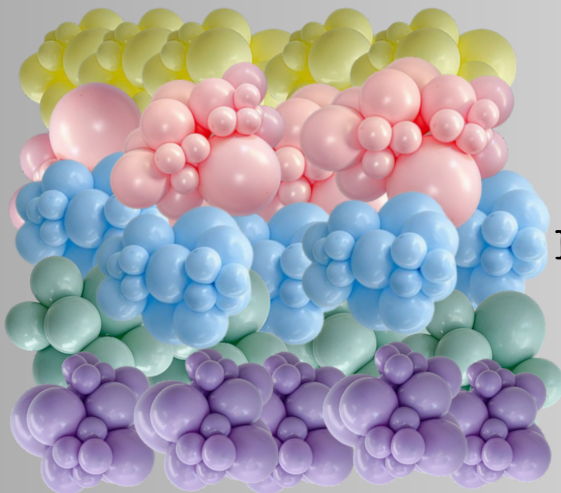

Shimmer Walls

Gold/Silver

$100 Rental

Balloon Wall

6x6

$350+