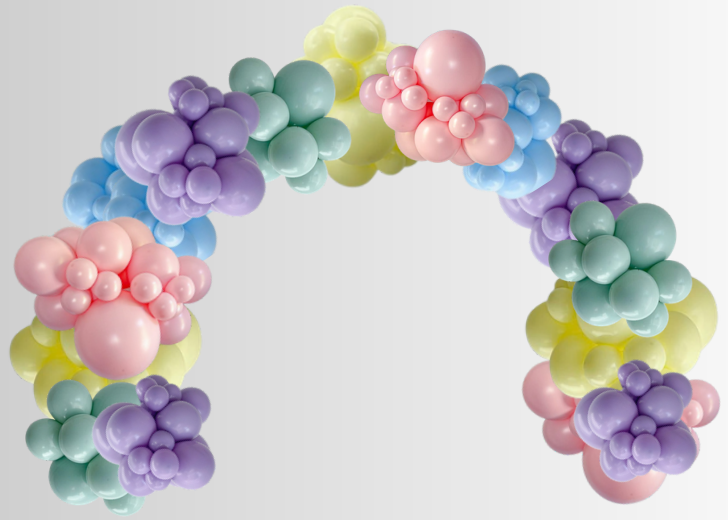

Custom Columns

$100+

Stand 6.5-7ft tall

Balloon Arch

10x10

$225+